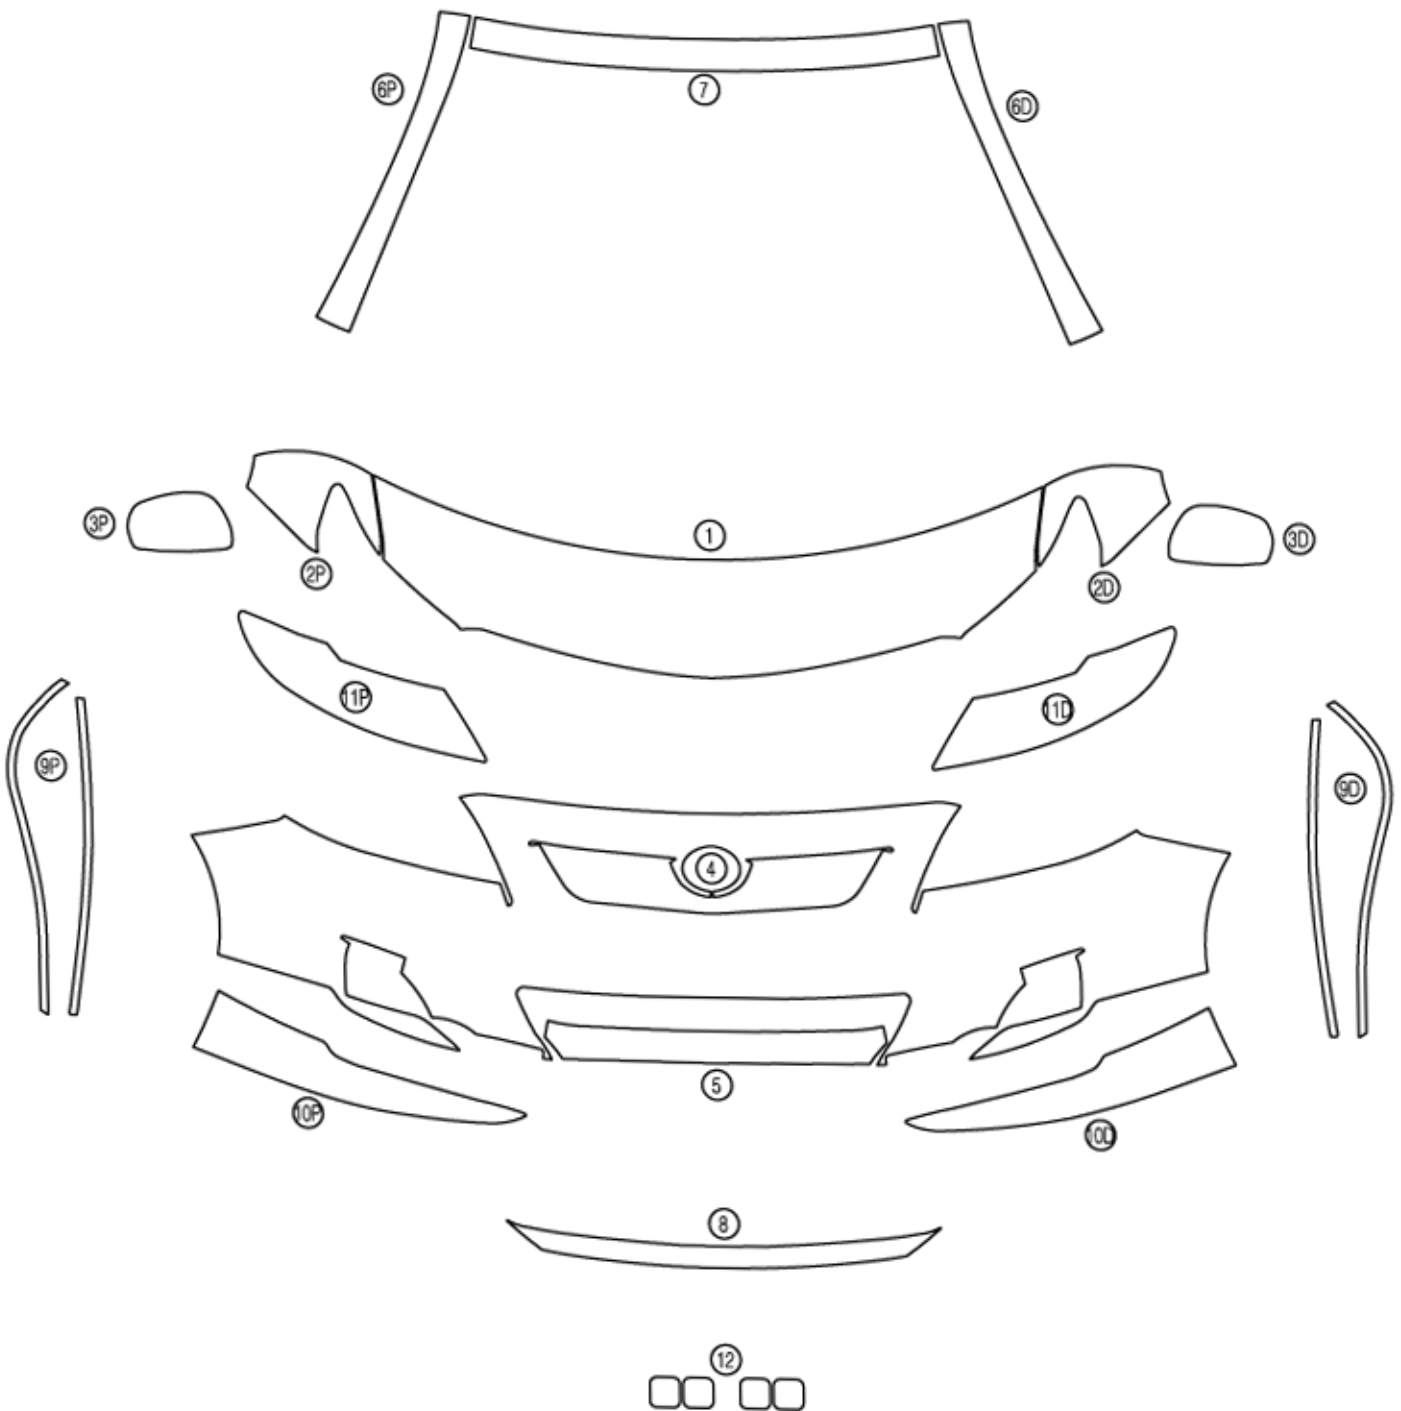

TOYOTA COROLLA S/XRS 2009+

- ① - HOOD
- ② - END CAP
- ③ - SIDE VIEW MIRROR

- ④ - BUMPER
- ⑤ - CENTER BUMPER
- ⑥ - DOOR PILLAR

- ⑦ - CAB TOP
- ⑧ - REAR BUMPER
- ⑨ - DOOR EDGE GUARDS

- ⑩ - FRONT SPOILER
- ⑪ - HEADLIGHTS
- ⑫ - DOOR CUPS

P = PASSENGER SIDE

D = DRIVER SIDE

TOYOTA COROLLA S/XRS 2009+

DATE: 3-5-08

DRAWN BY: W.B.

Installed
by:

Notes
on back:

REV. NO.: 2

DWG. NO.:

139-8-6-09